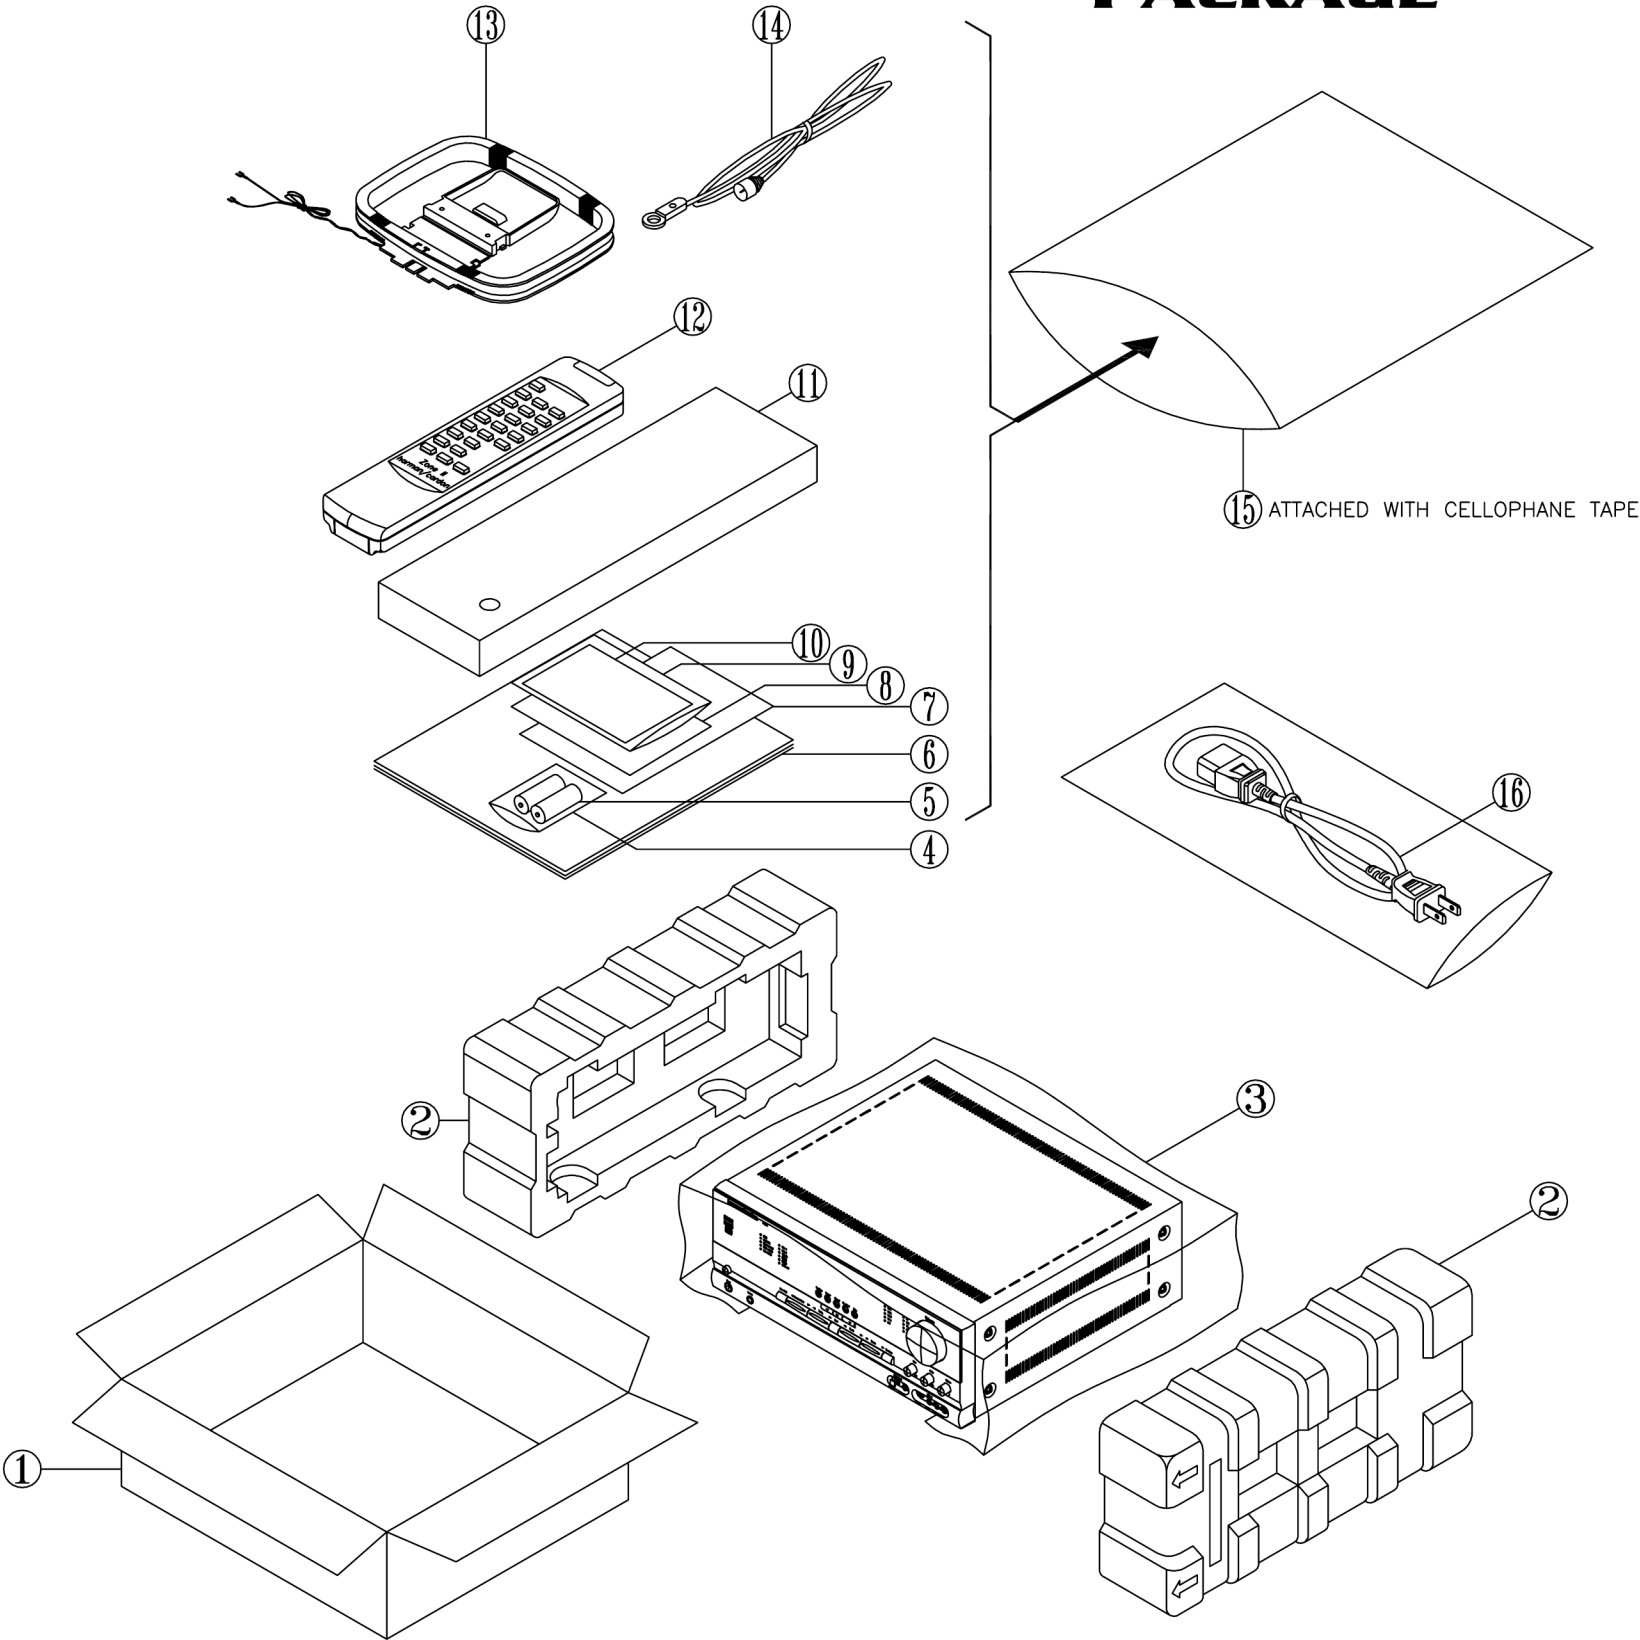

# PACKAGE

NO.	PARTS NO.	DESCRIPTION	DPR1005 US	DPR1005 EU	DPR2005 US	DPR2005 EU
1	ZKDO304HA00-8	BOX CARTON DPR 1005 US	1			
	ZKDO604HA00	BOX CARTON DPR 1005 EU		1		
	ZKDO404HA00-2	BOX CARTON DPR 2005 US			1	
	ZKDO704HA00	BOX CARTON DPR 2005 EU				1
2	ZQDO301HA00-A	CUSHION POLY EPS	2	2	2	2
3		FILM SHEET PE 920 X 1000	1	1	1	1
4		POLYBAG BATTERY	1	1	1	1
5		BATTERY ALKALINE 1.5V AAA	2	2	2	2
6	ZKDO301HA00-9	USER MANUAL DPR 1005 US	1			
	ZKDO601HA00	USER MANUAL DPR 1005 EU		1		
	ZKDO401HA00-3	USER MANUAL DPR 2005 US			1	
	ZKDO701HA00	USER MANUAL DPR 2005 EU				1
7		QUICK SET UP GUIDE	1	1	1	1
8	ZKC1113HA00-9	CARD WARRANTY	1	1	1	1
9		ENVELOPE POLISHING CLOTH	1	1	1	1
10		POLISHING CLOTH	1	1	1	1
11	<b>BE18A06</b>	ASS'Y REMOCON DPR 1005 US	1			
	H01-RYD0601HA00	ASS'Y REMOCON DPR 1005 EU		1		
	<b>BE18A07</b>	ASS'Y REMOCON DPR 2005 US			1	
	H01-RYD0701HA00	ASS'Y REMOCON DPR 2005 EU				1
12	<b>HG18B00</b>	REMOCON ZONE 2	1	1	1	1
13	H01-ATLLF0146BY-A	ANTENNA LOOP S0146BY-100	1	1	1	1
14	H01-WAB01200203-9	ANTENNA 750hm CT02-FM	1		1	
	H01-WAD01200303	ANTENNA 750hm CT03-FM		1		1
15		BAG PE 330X245 T0.05	1	1	1	1
16	H01-WAUSA2103BK-1	POWER CORD	1		1	
	H01-WAD022000BK	POWER CORD		1		1